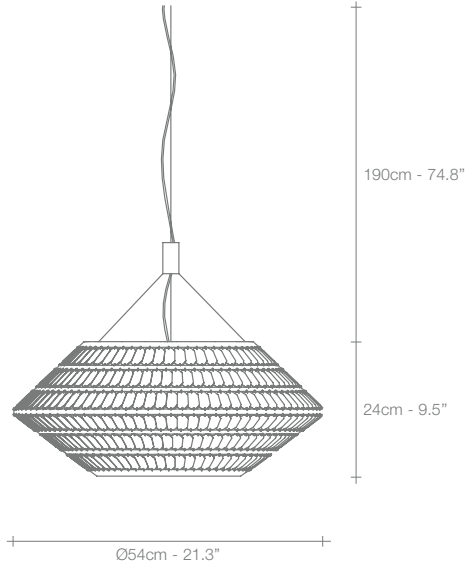

Q20S

Q21S

WHITE
STAINLESS STEEL

WHITE
GOLD

BLACK
GOLD

	Q20S	Q21S
230V	LED E27 globe 8W	LED E27 globe 8W
120V	LED E27 globe 8W	LED E27 globe 8W