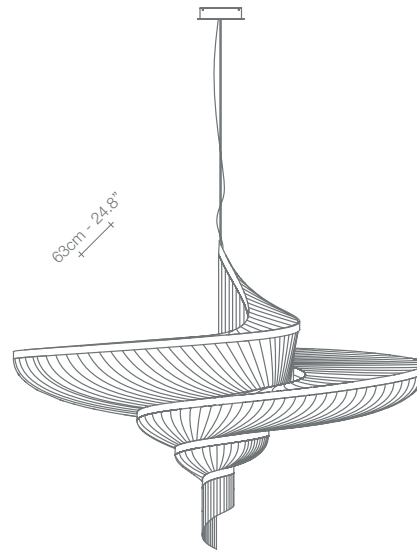

Ø35cm - 13.8"

G91S

60cm - 23.6"
190cm - 74.8"

136cm - 53.5"

G90S

90cm - 35.4"
100cm - 39.4"

NICKEL

*BLACK NICKEL

*BRONZE

*GOLD

	G90S	G91S
230V	LED integrated 18X2.5W	LED integrated 10X2.5W
120V	LED integrated 18X2.5W	LED integrated 10X2.5W

* These finishes are available only for G91S